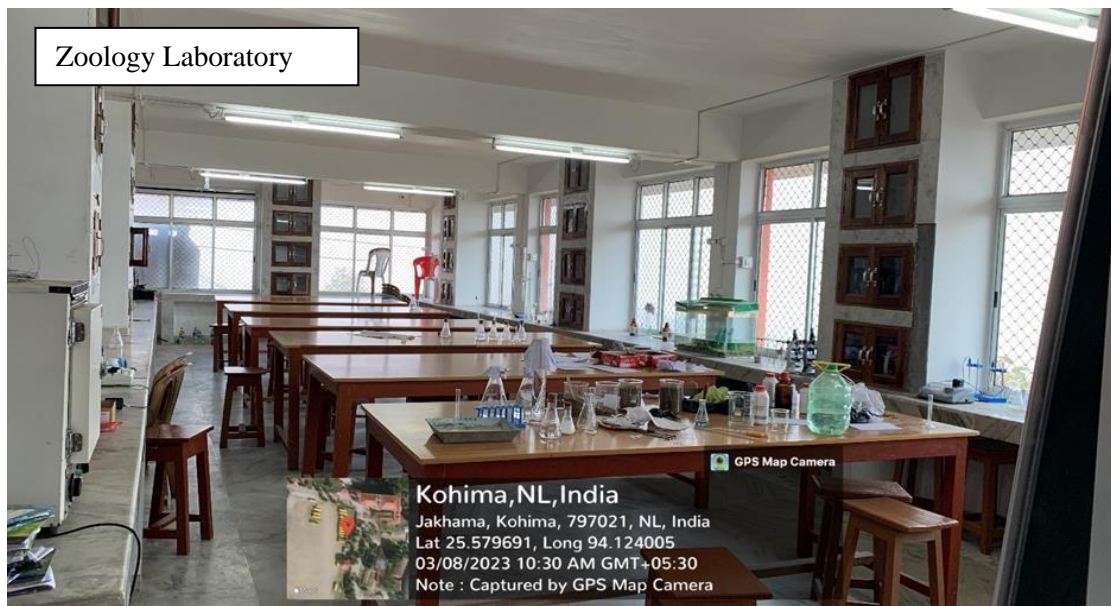

Zoology Laboratory

Kohima, NL, India
Jakhama, Kohima, 797021, NL, India
Lat 25.579691, Long 94.124005
03/08/2023 10:30 AM GMT+05:30
Note : Captured by GPS Map Camera