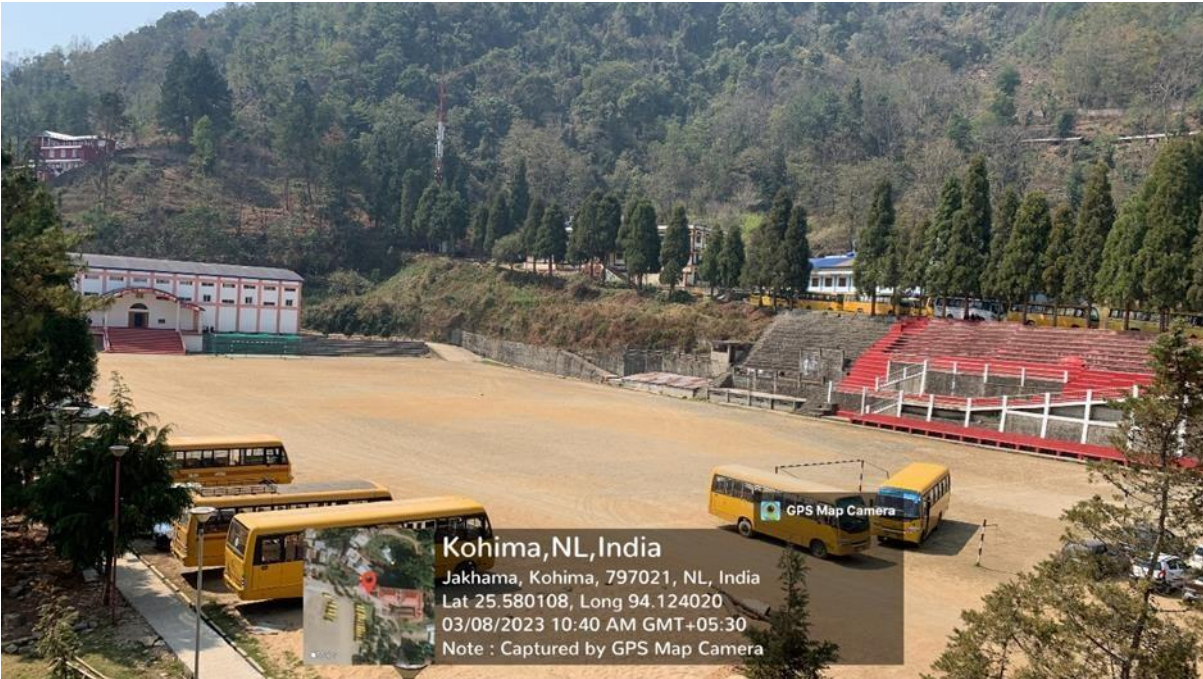

Auditorium

Automatic Weather Station

Crèche – Day Care Room

Play Ground view

Library

Library Reding Room

Quarterstaff 1

Staff Quarter 2